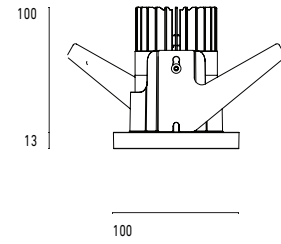

101 10 000104.022

Model

Name	Mono 100 Type 1 Recessed Downlighter
Finish	Structured Black
Area	Indoor

System

Power (Luminaire)	12W
Power (System)	14W
Voltage	240V-AC
Optics	Rotationally Symmetrical Direct 30°
Colour Temperature	3000°K
Luminous Flux	942lm
TM30	Rf95 Rg103
CRI	Ra98
Lumen Maintenance	L90 B10 50000hrs
Chromacity	<3 McAdam Step Ellipse
Articulation	Fixed
Cut-Out	
Ingress Protection	IP44
Control Device	Remote Phase DIM (Included)
Class	III